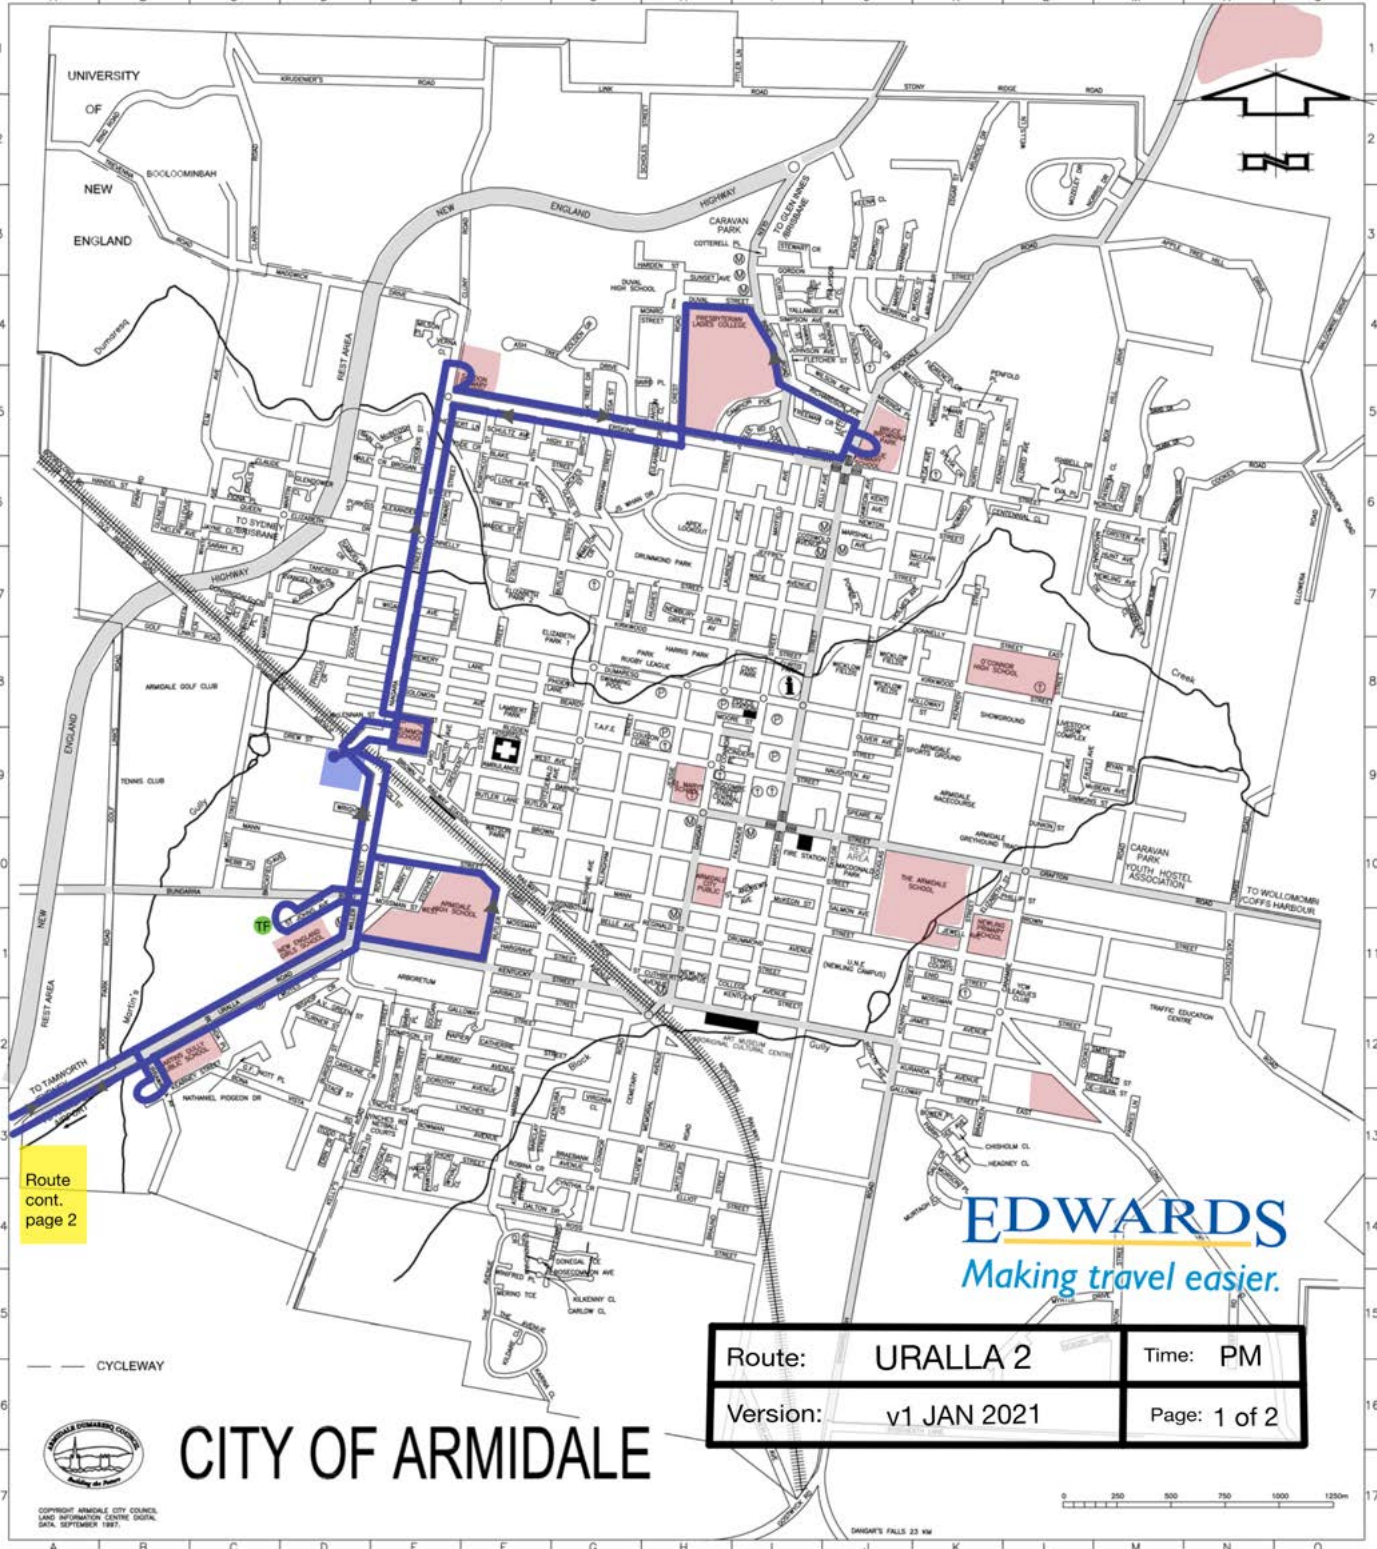

Route
cont.
page 2

EDWARDS
Making travel easier.

Route:	URALLA 2	Time:	PM
Version:	v1 JAN 2021	Page:	1 of 2

CITY OF ARMIDALE

DRAGGERS FALLS 23 HW