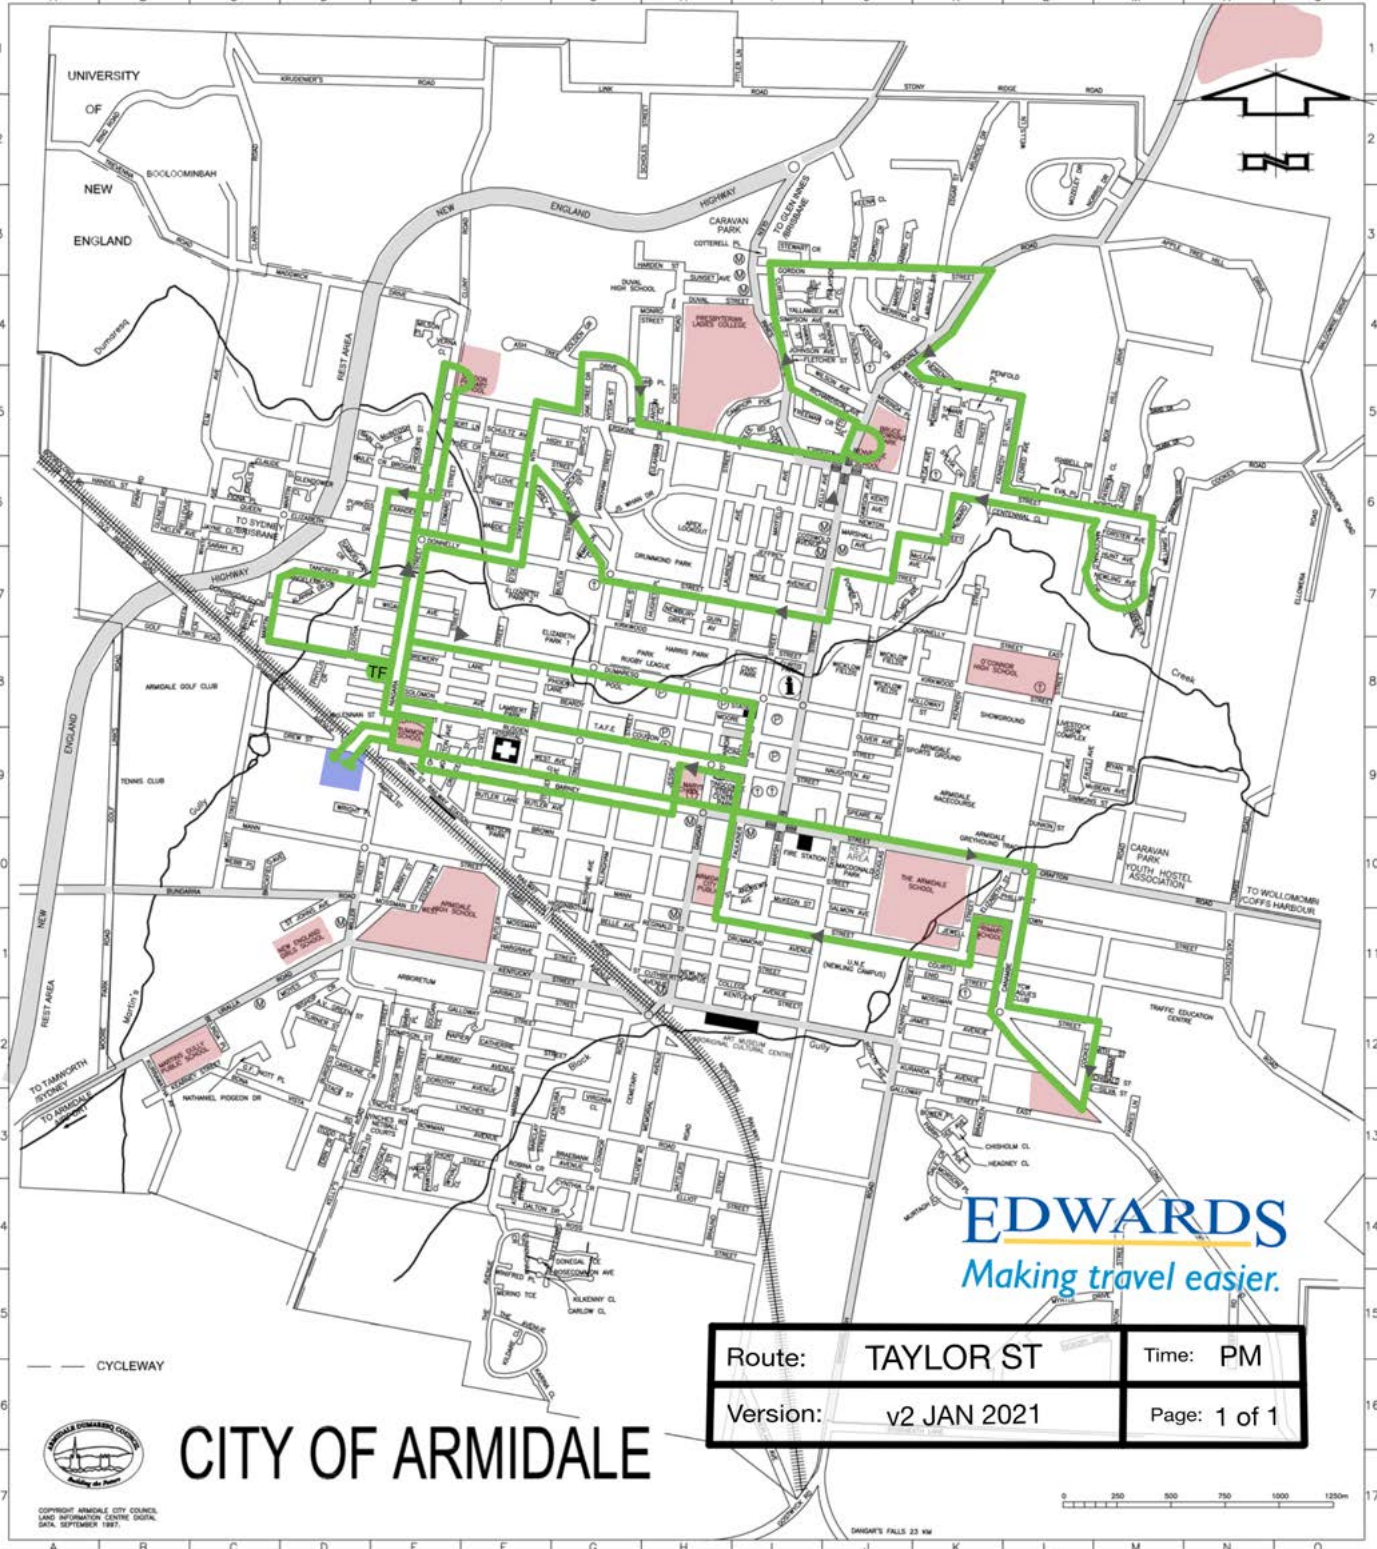

EDWARDS
Making travel easier.

Route:	TAYLOR ST	Time:	PM
Version:	v2 JAN 2021	Page:	1 of 1

--- CYCLEWAY

CITY OF ARMIDALE

0 250 500 750 1000 1250m

DRAGAGE'S FALLS 23 NW