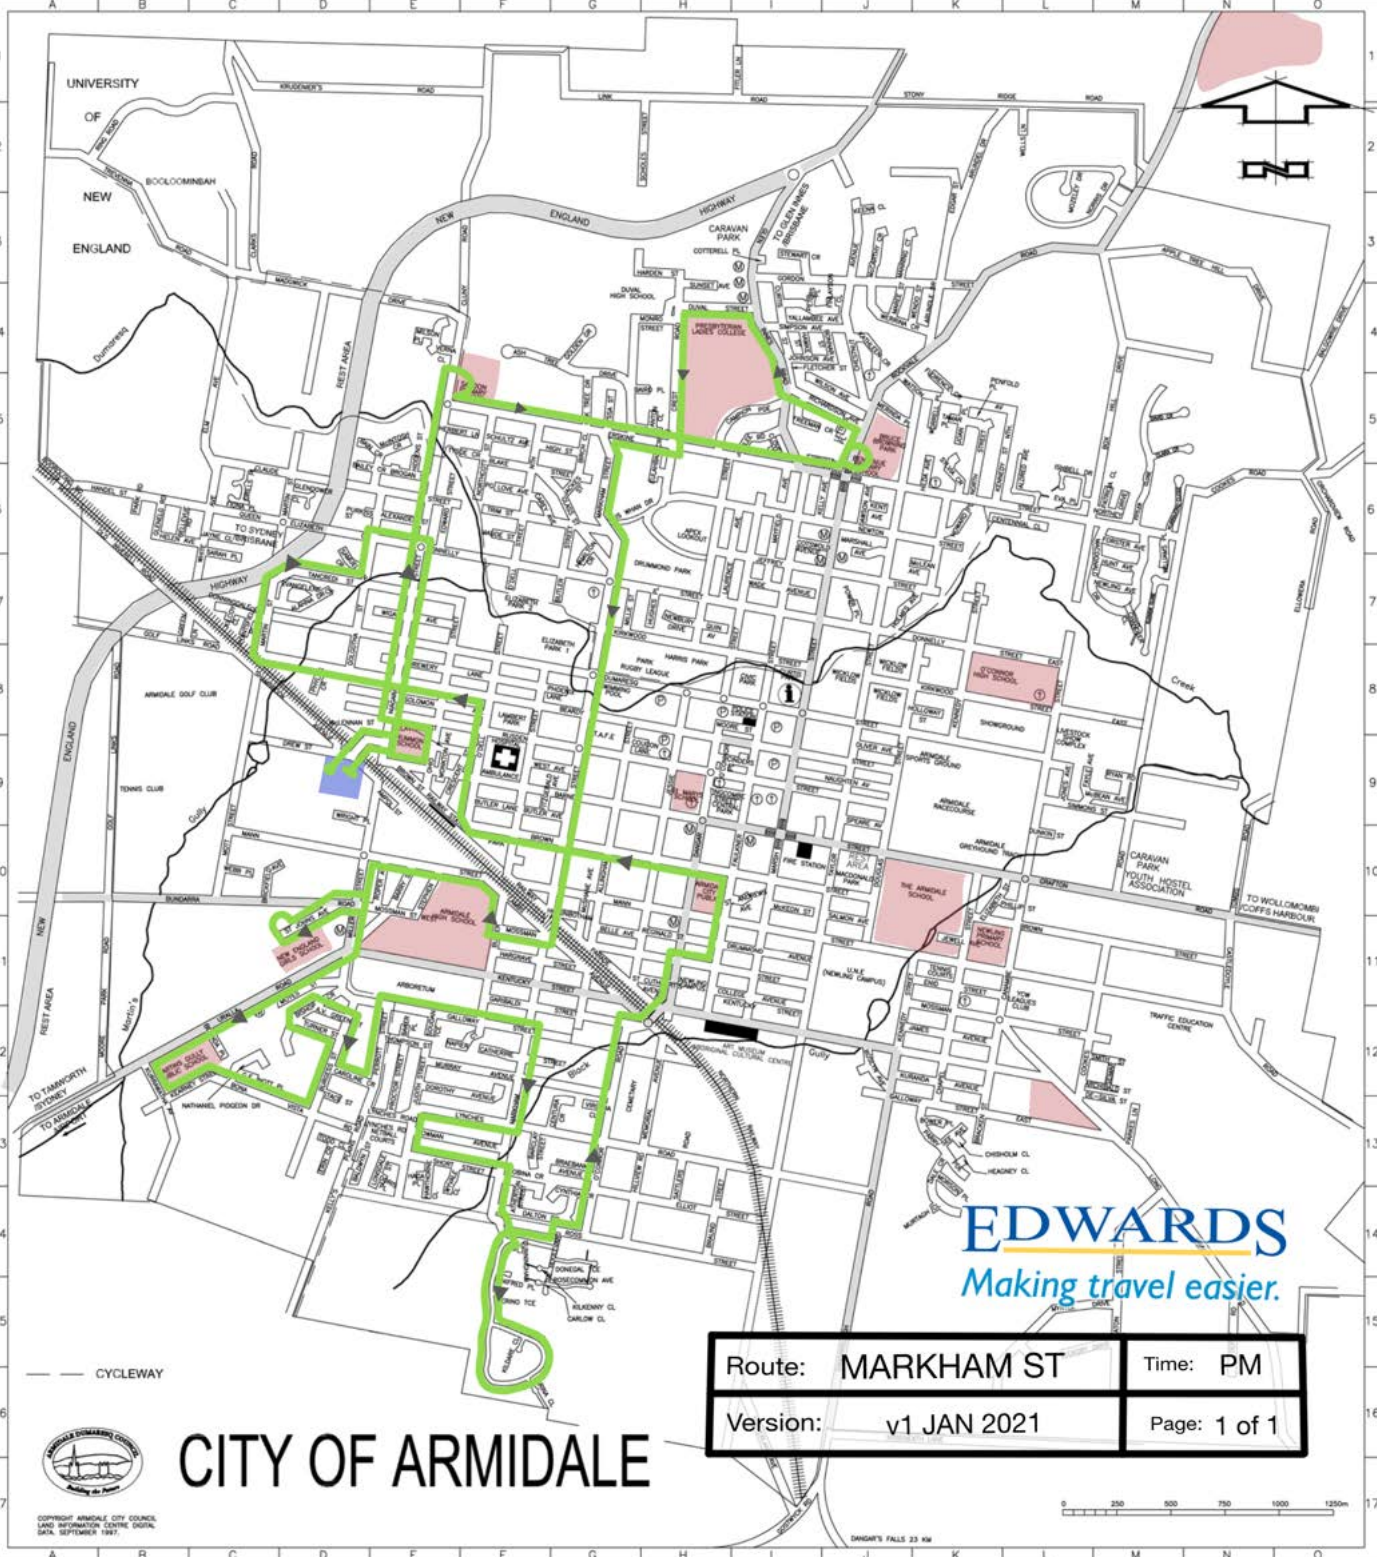

EDWARDS
Making travel easier.

Route: MARKHAM ST	Time: PM
Version: v1 JAN 2021	Page: 1 of 1

CITY OF ARMIDALE

DRING'S FALLS 23 KM