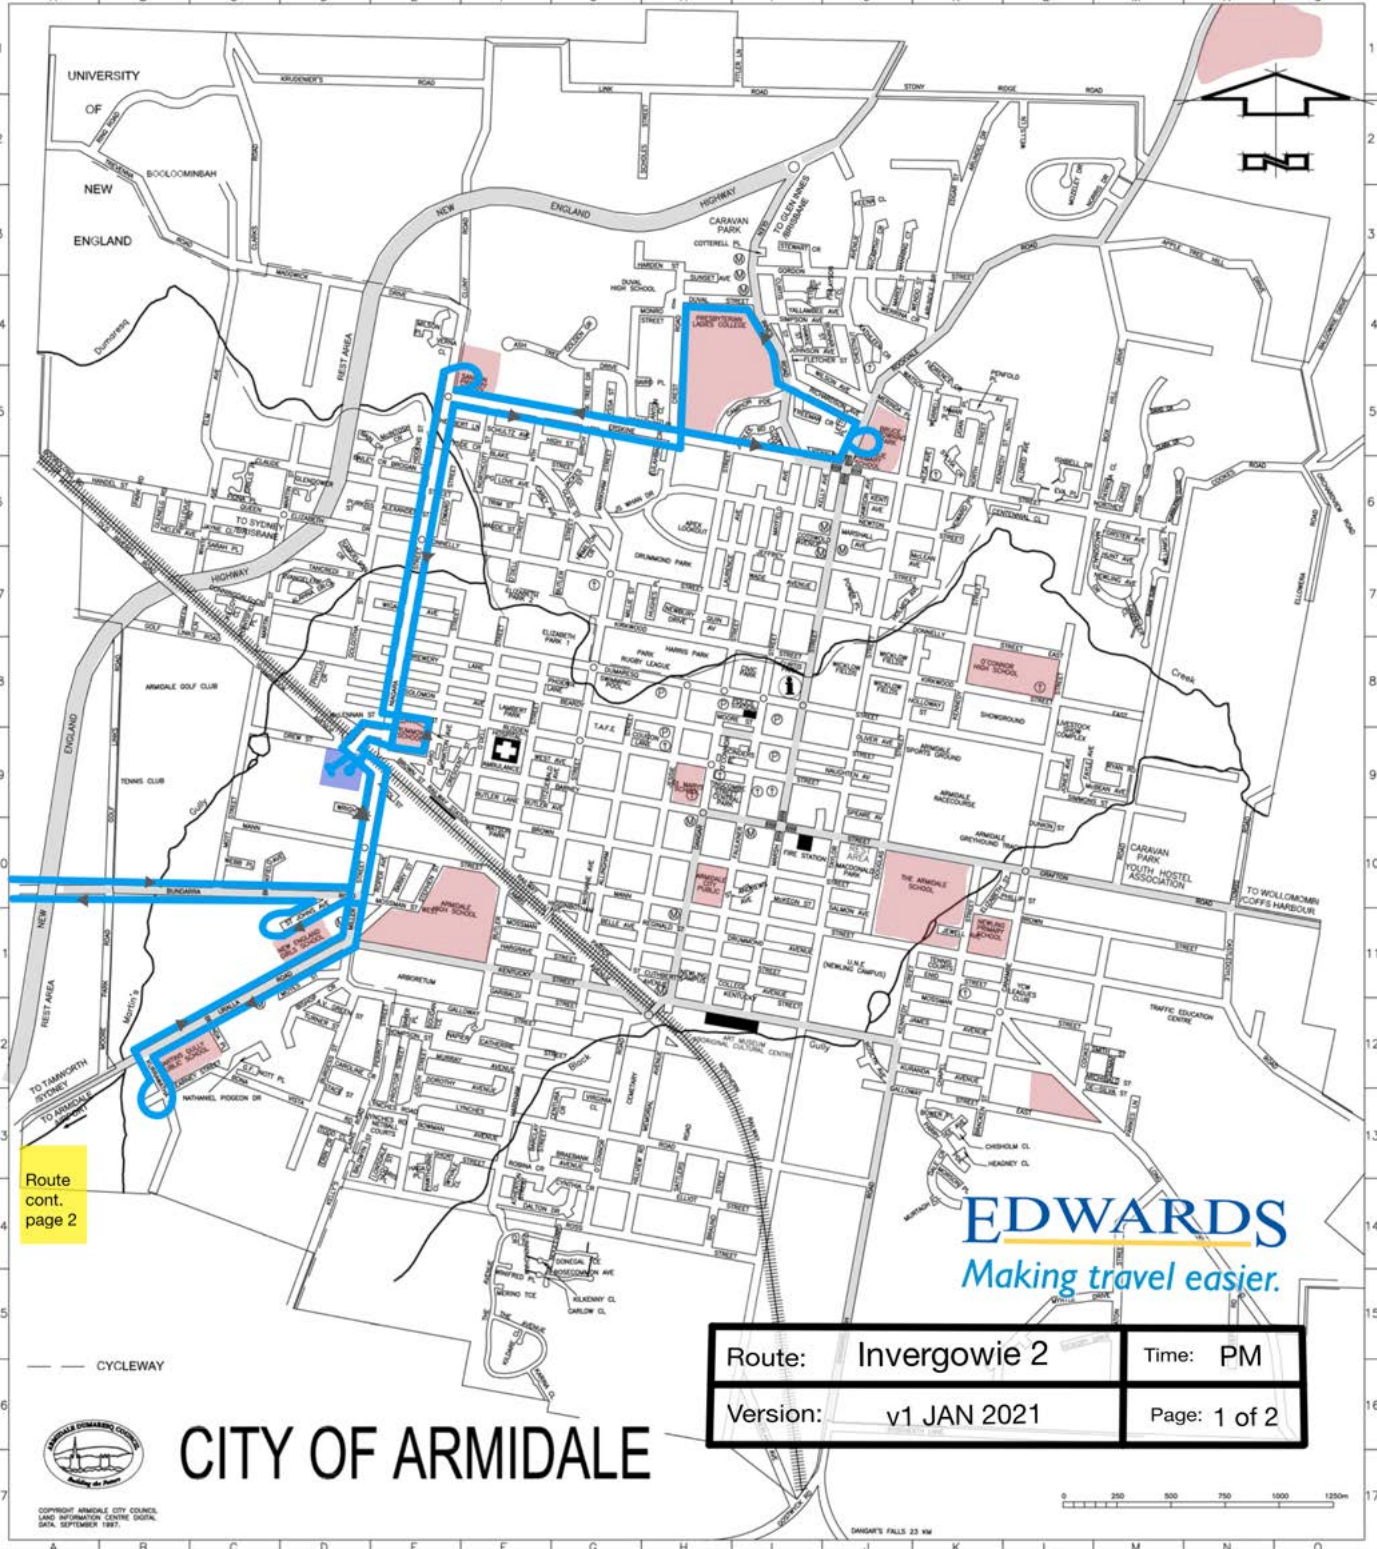

Route
cont.
page 2

EDWARDS
Making travel easier.

--- CYCLEWAY

CITY OF ARMIDALE

Route: Invergowie 2	Time: PM
Version: v1 JAN 2021	Page: 1 of 2

DRAGGIE'S FALLS 23 HW