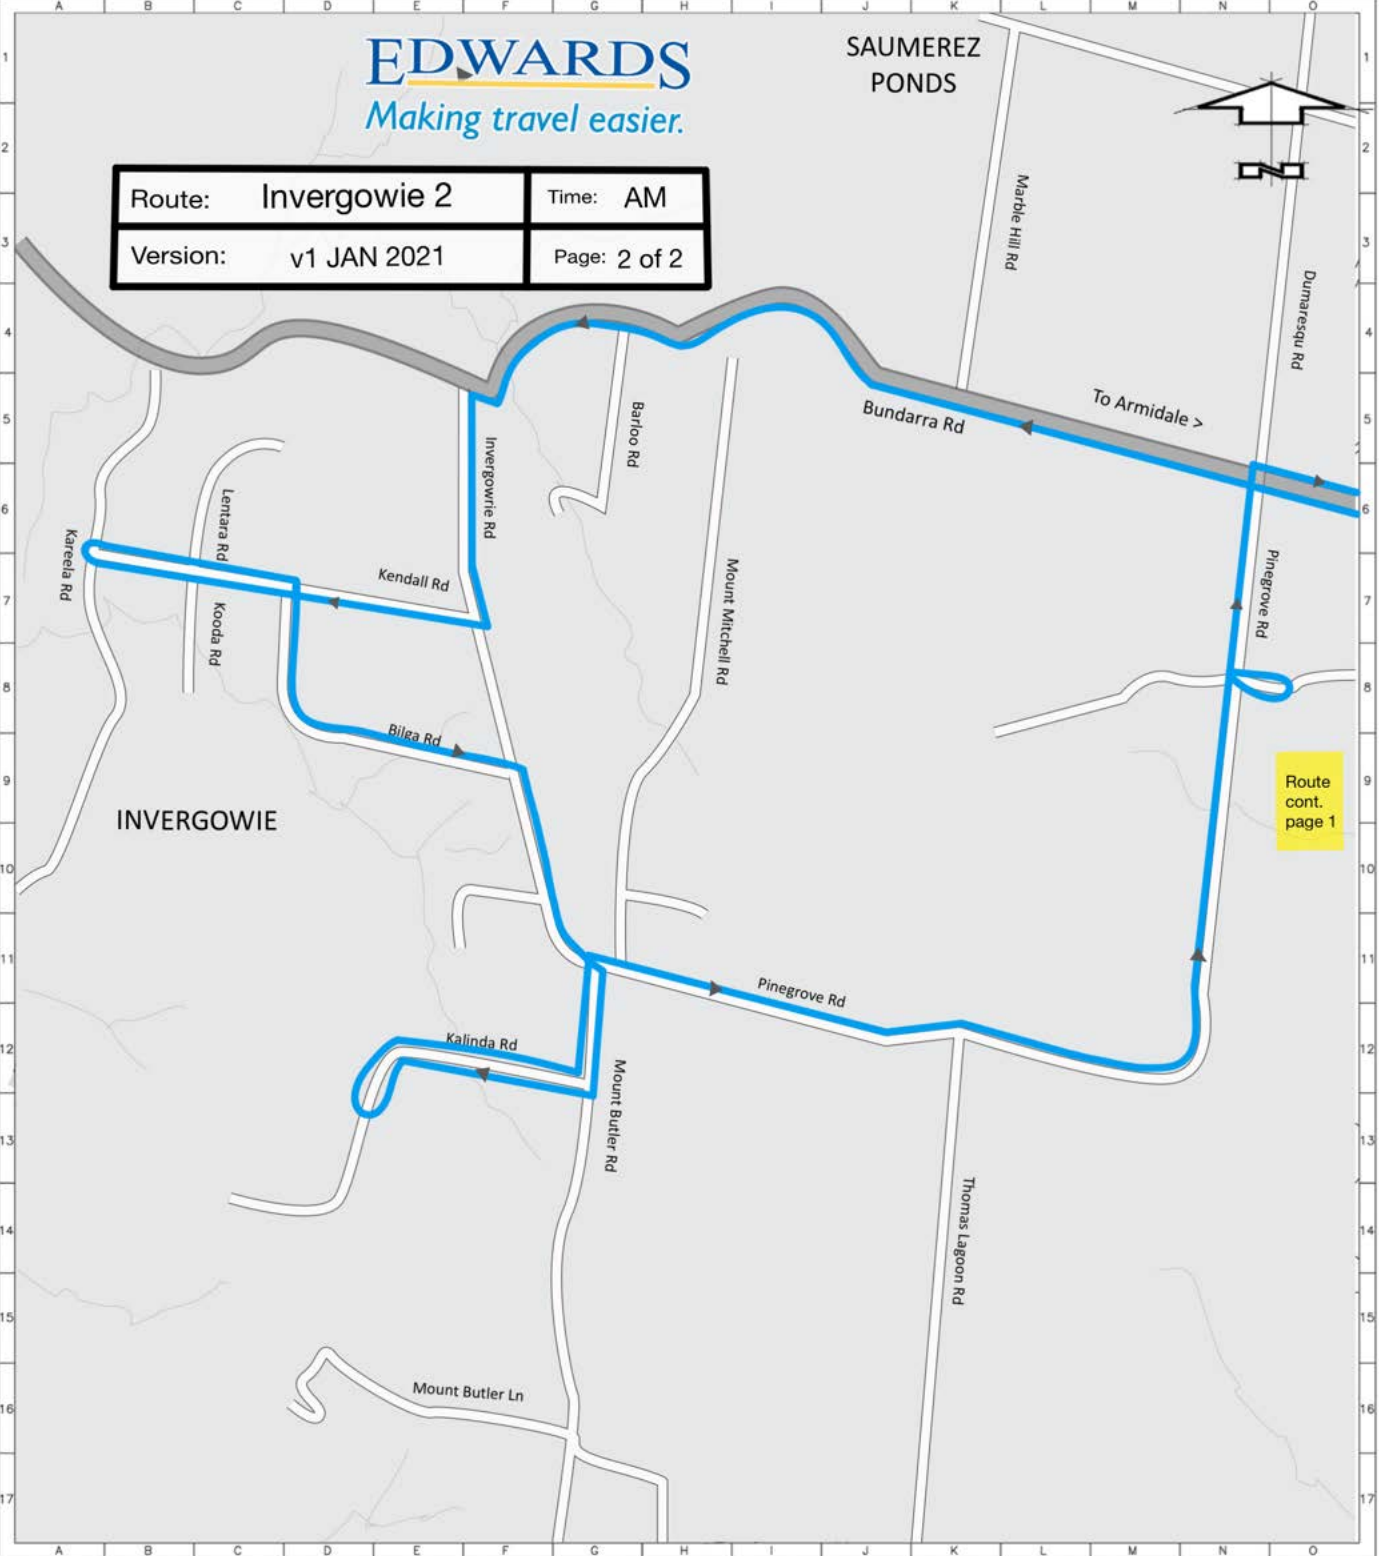

Route
cont.
page 2

EDWARDS
Making travel easier.

Route: Invergowie 2	Time: AM
Version: v1 JAN 2021	Page: 1 of 2

CITY OF ARMIDALE

© COPYRIGHT ARMIDALE CITY COUNCIL. LAND INFORMATION CENTRE DATA, 5/11/11, SEPTEMBER 1987.

0 250 500 750 1000 1250m

DRAGGIE'S FALLS 23 HW

Route: Invergowie 2	Time: AM
Version: v1 JAN 2021	Page: 2 of 2

Route
cont.
page 1

INVERGOWIE

Marble Hill Rd

Dumaresqu Rd

To Armidale >

Bundarra Rd

Pinegrove Rd

Mount Mitchell Rd

Barlo Rd

Invergowie Rd

Kendall Rd

Bilea Rd

Pinegrove Rd

Kalinda Rd

Mount Butler Rd

Mount Butler Ln

Thomas Lagoon Rd

Route
cont.
page 2

EDWARDS
Making travel easier.

--- CYCLEWAY

CITY OF ARMIDALE