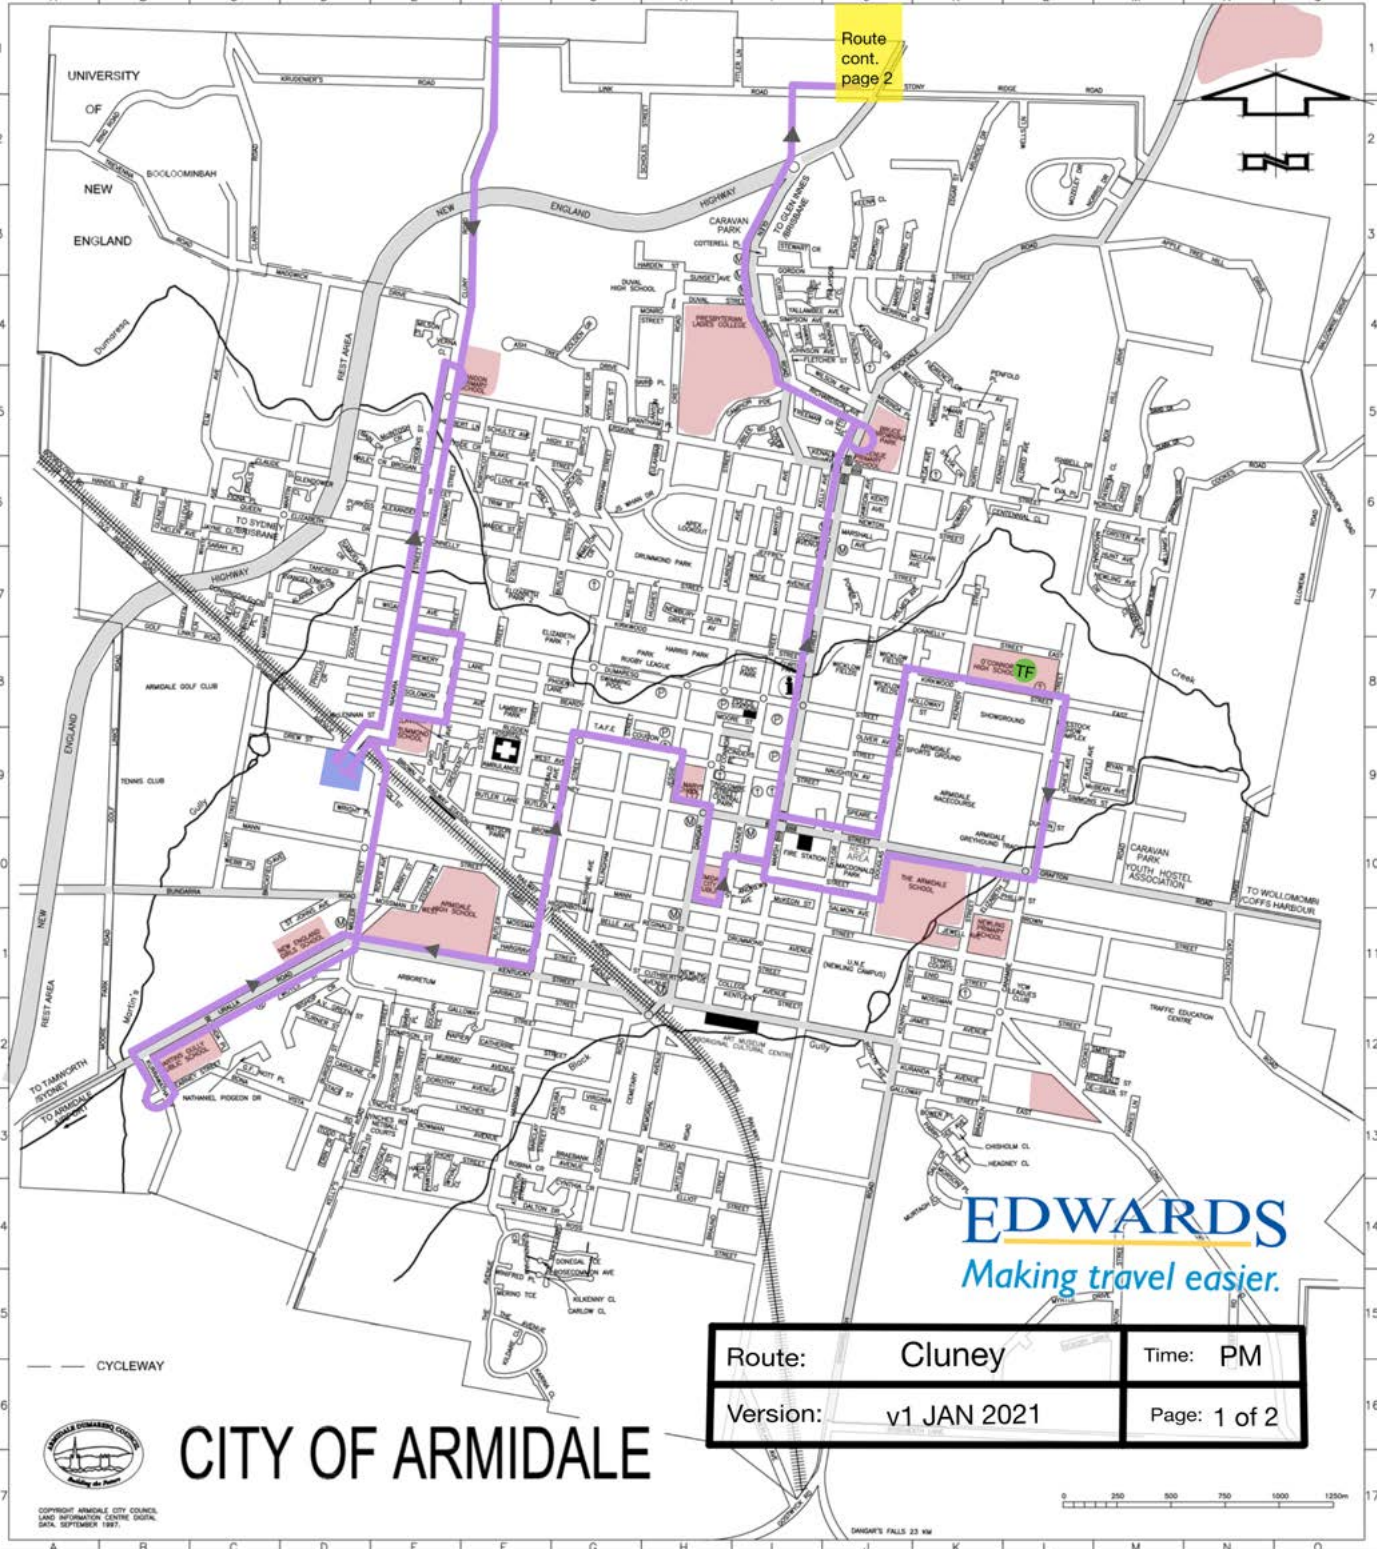

Route cont. page 2

EDWARDS
Making travel easier.

Route:	Cluney	Time:	PM
Version:	v1 JAN 2021	Page:	1 of 2

--- CYCLEWAY

CITY OF ARMIDALE

DRAGY'S FALLS 23 HW