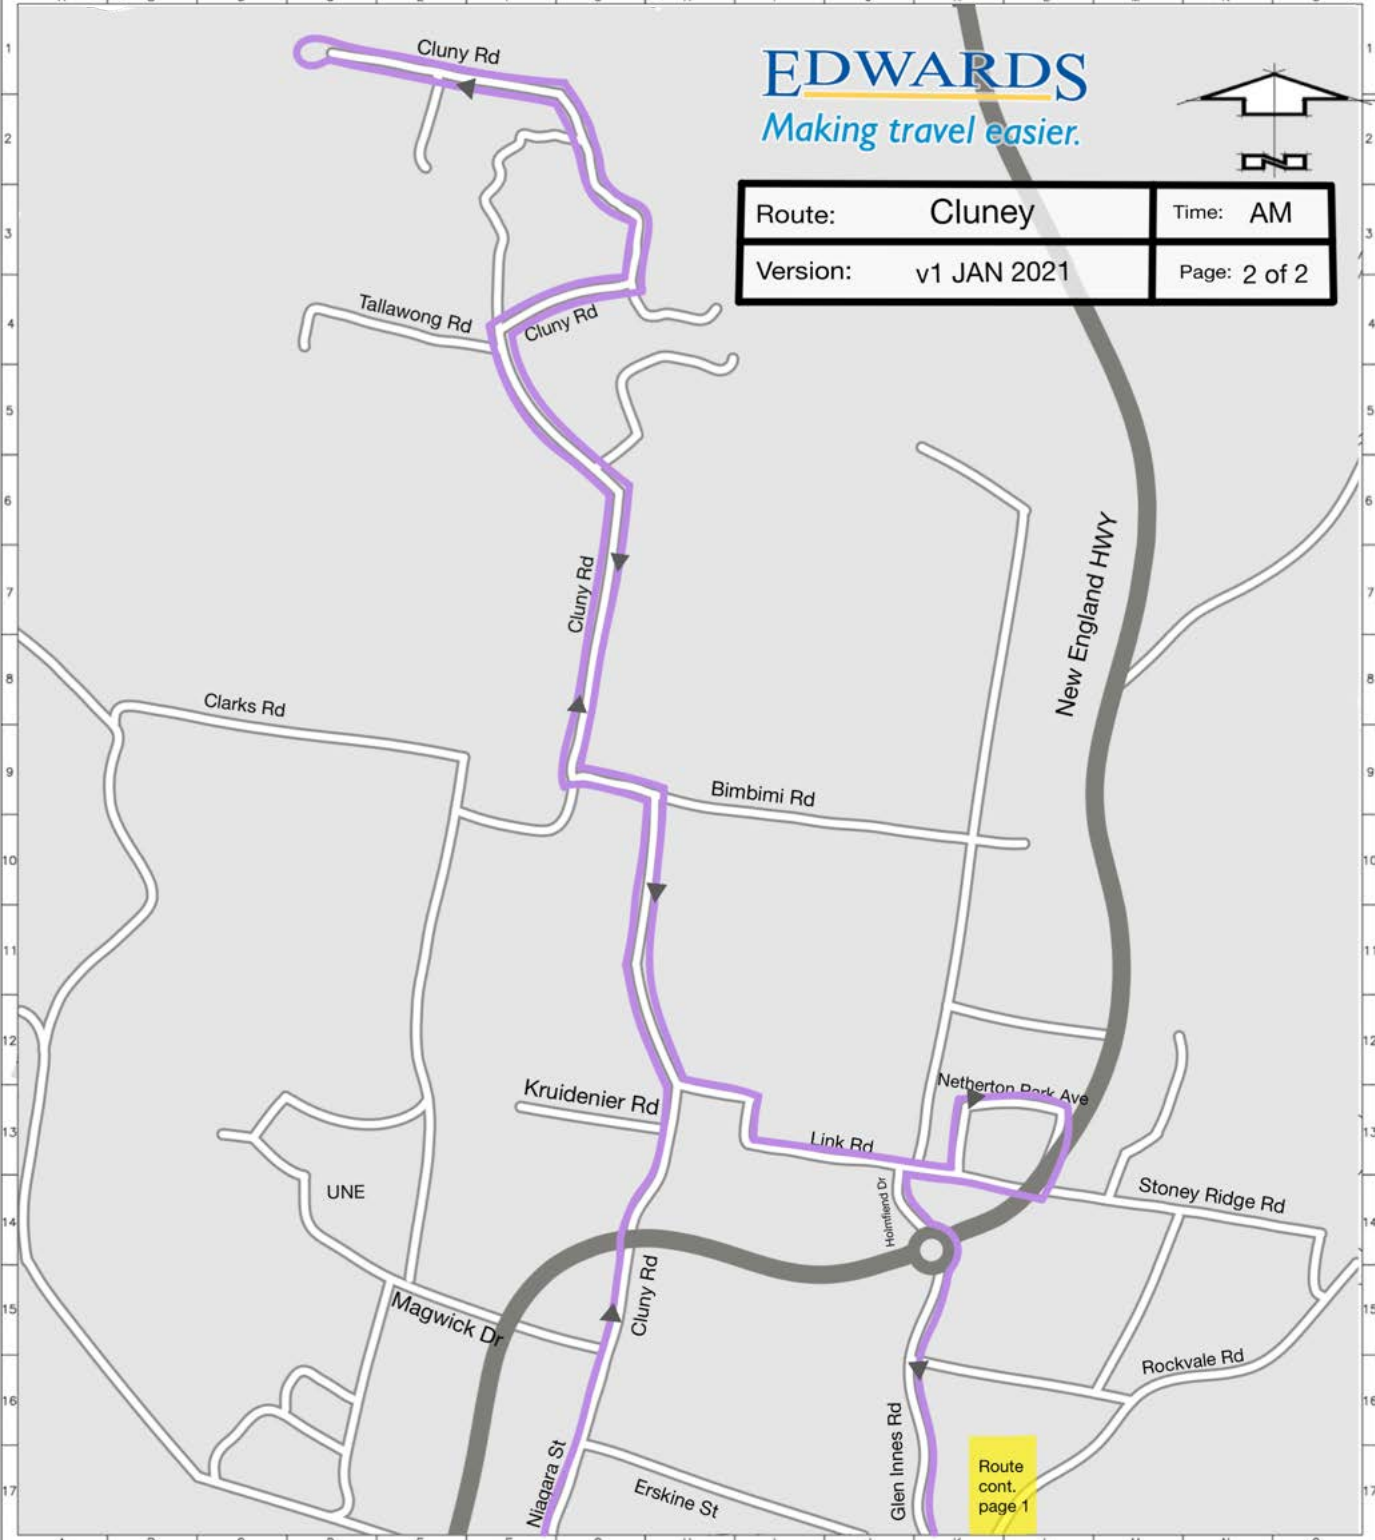

Route cont.
page 2

EDWARDS
Making travel easier.

Route:	Cluney	Time:	AM
Version:	v1 JAN 2021	Page:	1 of 2

--- CYCLEWAY

CITY OF ARMIDALE

© COPYRIGHT ARMIDALE CITY COUNCIL
LAND INFORMATION CENTRE DATA
DATA, SEPTEMBER 1987.

DRAGON'S FALLS 23 NW

Route:	Cluney	Time:	AM
Version:	v1 JAN 2021	Page:	2 of 2

Route
cont.
page 1

Route cont. page 2

EDWARDS
Making travel easier.

Route:	Cluney	Time:	PM
Version:	v1 JAN 2021	Page:	1 of 2

--- CYCLEWAY

CITY OF ARMIDALE

© COPYRIGHT ARMIDALE CITY COUNCIL. LAND INFORMATION CENTRE DATA. 2014, SEPTEMBER 1987.

DRAGY'S FALLS 23 HW

Route:	Cluney	Time:	PM
Version:	v1 JAN 2021	Page:	2 of 2