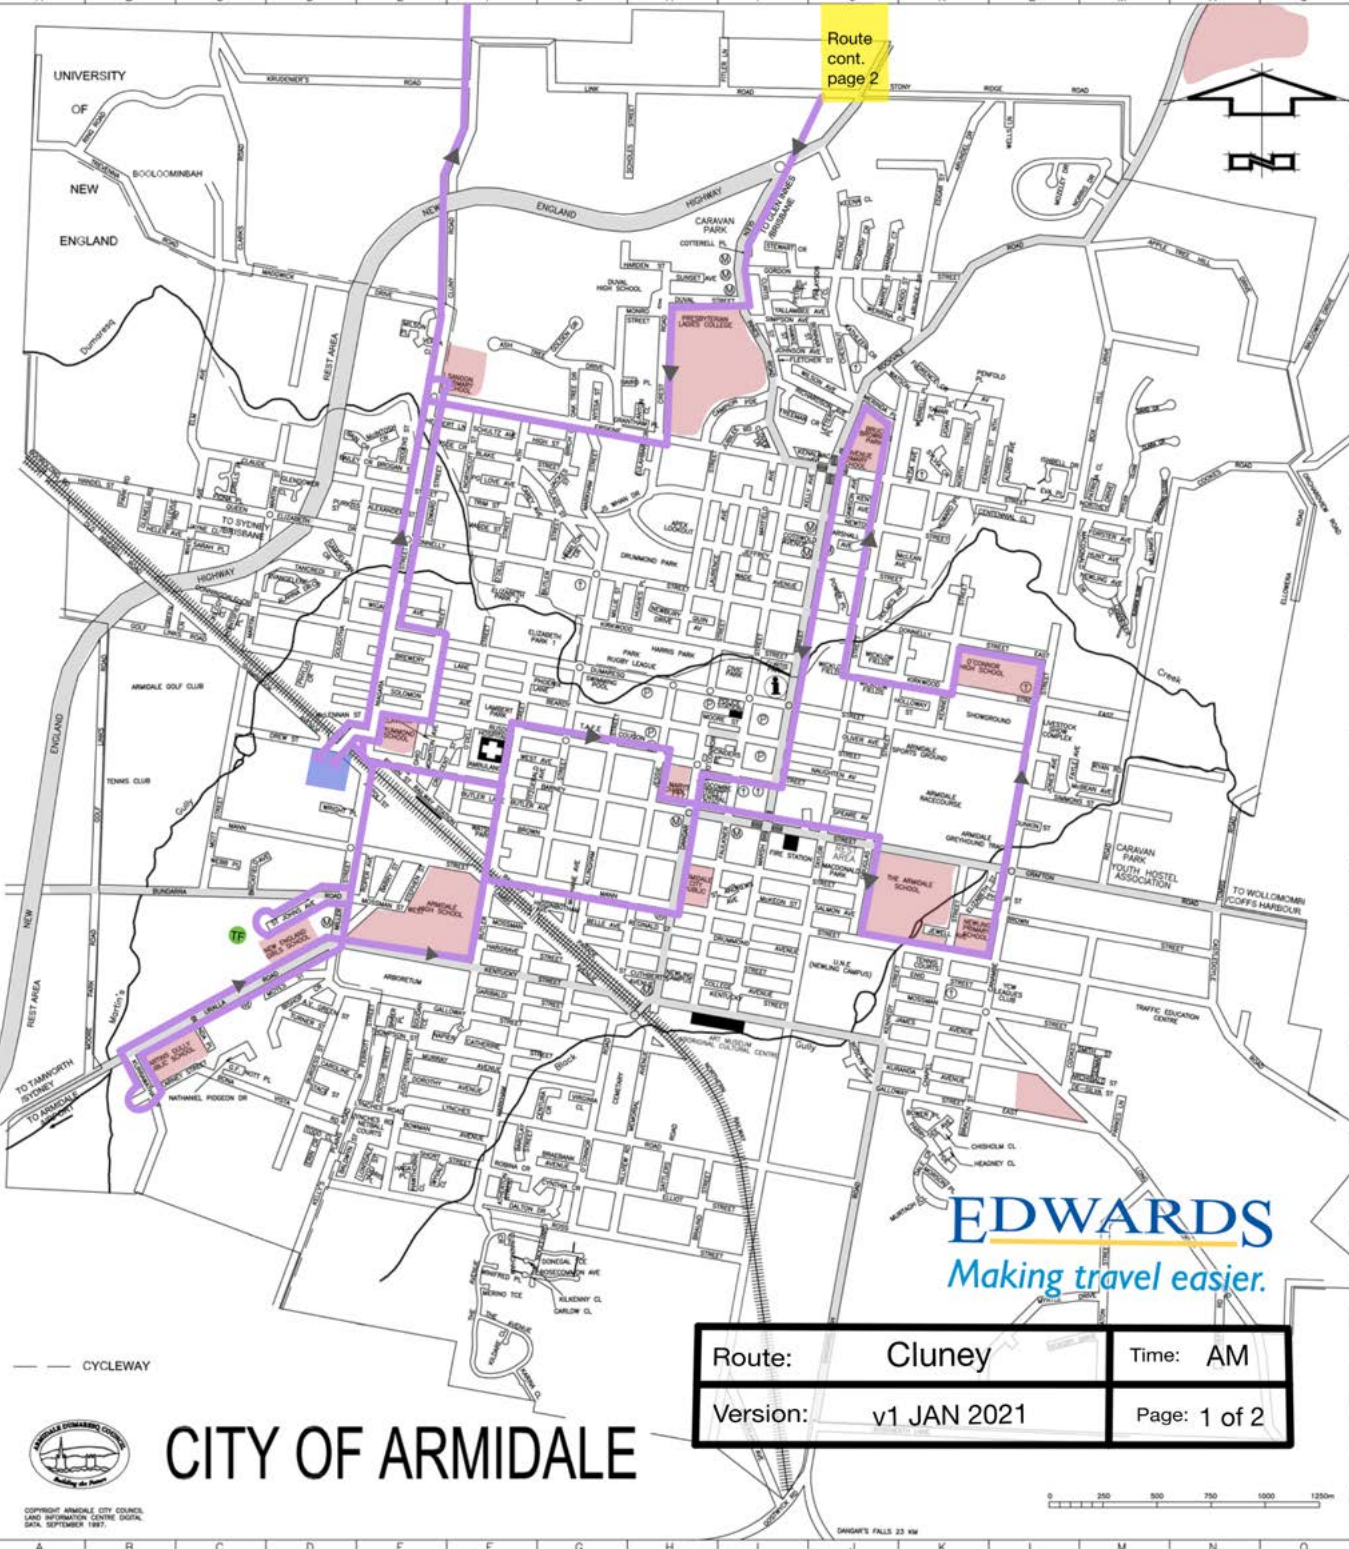

Route cont.
page 2

EDWARDS
Making travel easier.

Route:	Cluney	Time:	AM
Version:	v1 JAN 2021	Page:	1 of 2

--- CYCLEWAY

CITY OF ARMIDALE

DRAGON'S FALLS 23 NW